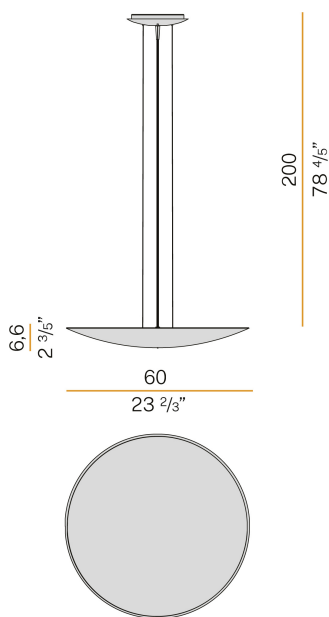

PANZERI

Gong

220-240V AC dimmable (DALI/Push DIM)

L09301.060.0402

● white

Data sheet

CODE	L09301.060.0402
SYSTEM POWER CONSUMPTION	43W
EFFICACY	102.63lm/W
LIGHT SOURCE	LED
LIGHT SOURCE LIFETIME	L90 (B10) 50.000h
COLOUR TEMPERATURE	3000K Ra>90
LIGHT DISTRIBUTION	diffused
POWER SUPPLY	220-240V AC
FREQUENCY	50/60Hz
ELECTRICAL CONFIGURATION	dimmable (DALI/Push DIM)
DRIVER	integrated included
NOMINAL LUMINOUS FLUX	5564lm
LUMEN OUTPUT	4413lm
EFFICIENCY	79.3%
WEIGHT	3,46 Kg
PROTECTION DEGREE	IP20
COLOUR TOLLERANCES	SDCM 3
PACKING DIMENSIONS (CM)	17,0 x 69,0 x 69,0

Suspension lighting fixture for interiors, with indirect light emission. Aluminium and pickled sheet metal structure in polyacrylic paint. Turned aluminium reflector in white or black polyacrylic paint or with gold leaf coating. Moulded acrylic diffuser with mat finish. 2m (78,7") long steel suspension cables. 2,2m (86,6") long power cable in transparent PVC. Power canopy with pickled sheet metal case in white or black polyacrylic paint or with gold leaf coating.

Technical drawing

Polar diagram